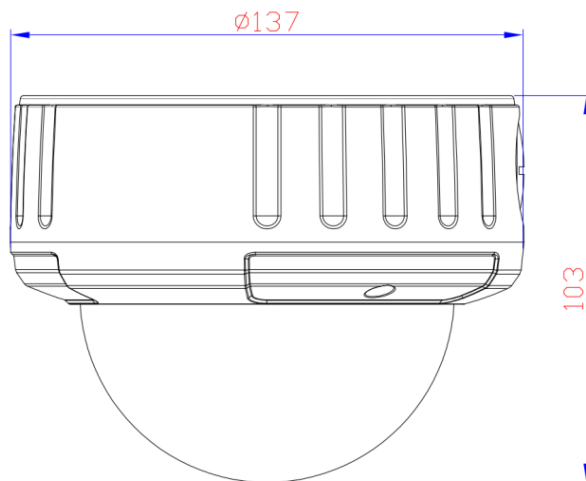

JF-IPC-BA4220-IR3-AF

1080P WDR Network Dome Camera

JF TECH

Features

- ◆ 1080P@25fps
- ◆ -AF: Motorized Zoom
- ◆ HD lens:2.8-12mm
- ◆ Support ONVIF(profile S)
- ◆ Support H.265/H.264/H.264+ video compression, multi-level video quality configuration
- ◆ Support intelligent video: Tripwire, Intrusion, Scene Change, Abandoned/Missing Object
- ◆ Protection level is IP66,IK10
- ◆ Supporting WEB, VMS, MYEYE platform;
- ◆ Support mobile phone monitoring (IOS, Android);

Specification

Camera	
Model	JF-IPC-BA4220-IR3-AF
Image Sensor	1/2.7" 1080P CMOS
Min.illumination	0.01Lux@F1.2(Color)/0.001Lux@F1.2(B/W)
Lens	2.8-12mm
Day/Night	IR CUT
Wide Dynamic Range	100dB
Max.IR Distance	40m
Video Compression	H.265/H.264/H.264+
Multi-streaming	Dual-stream
Frame Rate	1080P@25fps
Intelligent Video	Tripwire,Intrusion,SceneChange,Abandoned/MissingObject
Compatibility	ONVIF
Interface	
Audio In/Out	1/1
Memory Slot	SD, Max 128G
Alarm In/Out	2/1
General	
Ingress Protection	IP66,IK10
Working Temperature	-20℃~+65℃
Material	Metal
Power	DC12V±10%,PoE

JF-IPC-BA4220-IR3-AF

1080P WDR Network Dome Camera

Dimensions

Accessories (optional)

Bracket	Junction Box
PA-BR-W1	PA-BO-C1
	

JF TECH Co.,Ltd.

Headquarters(Hangzhou):

Building 9, Yinhu Innovation Center, Hangzhou, China